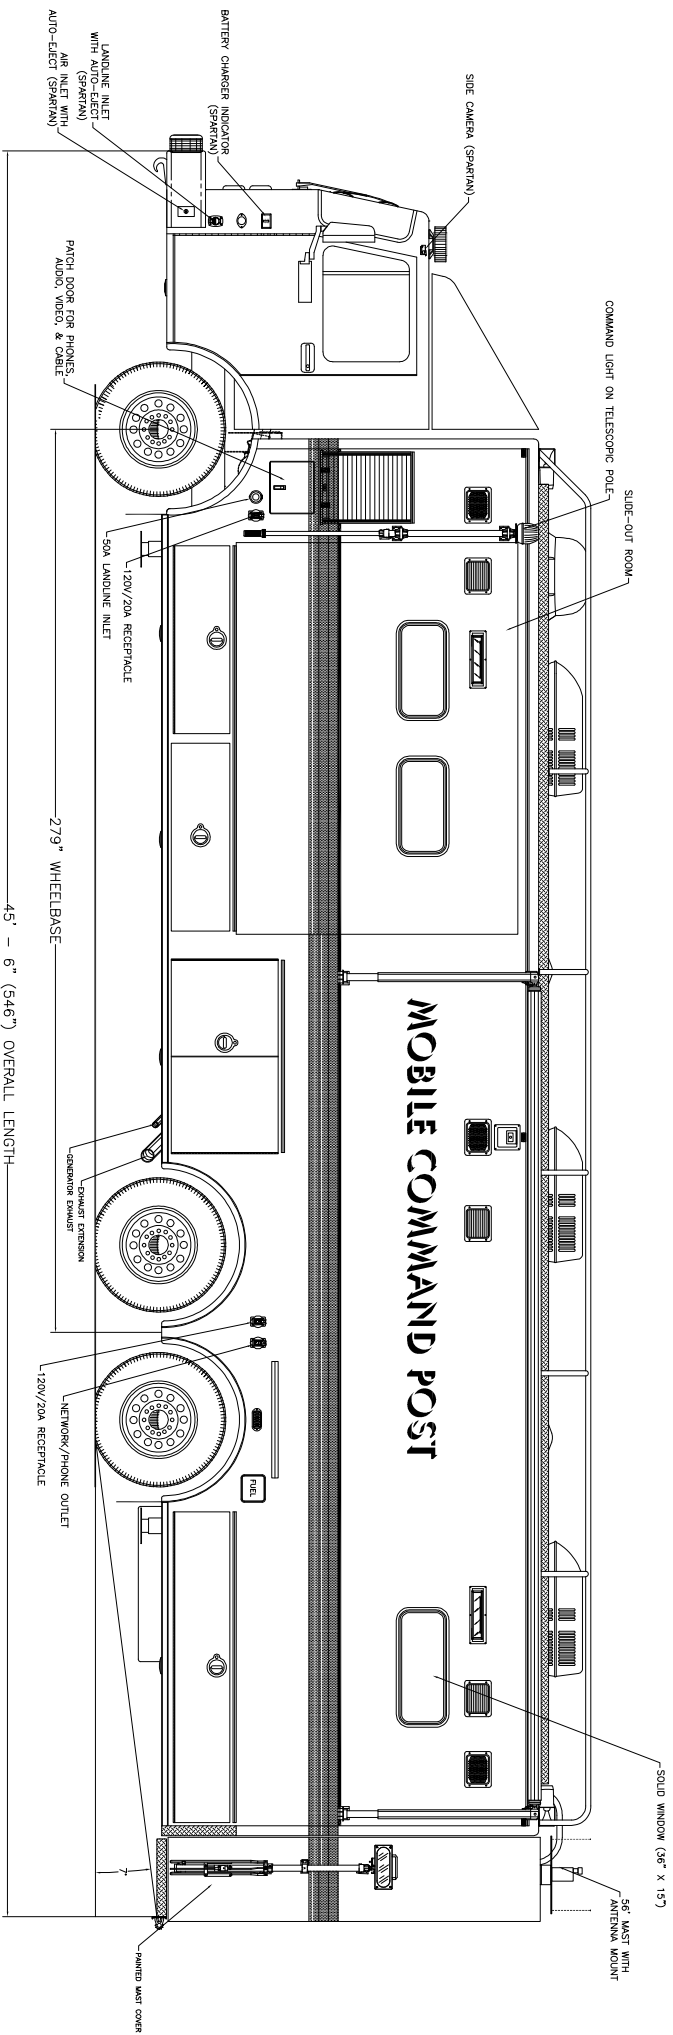

*City of Columbus  
Mobile Command Center*

*Streetside Overall*

THESE DESIGN/ENGINEERING DRAWINGS ARE THE PROPERTY OF EMERGENCY VEHICLES, INC. THEY ARE PROPRIETARY AND ARE FOR THE EXCLUSIVE USE OF THE CITY OF COLUMBUS. ANY REUSE OR DISSEMINATION OF THIS DATA TO A THIRD PARTY IS PROHIBITED.