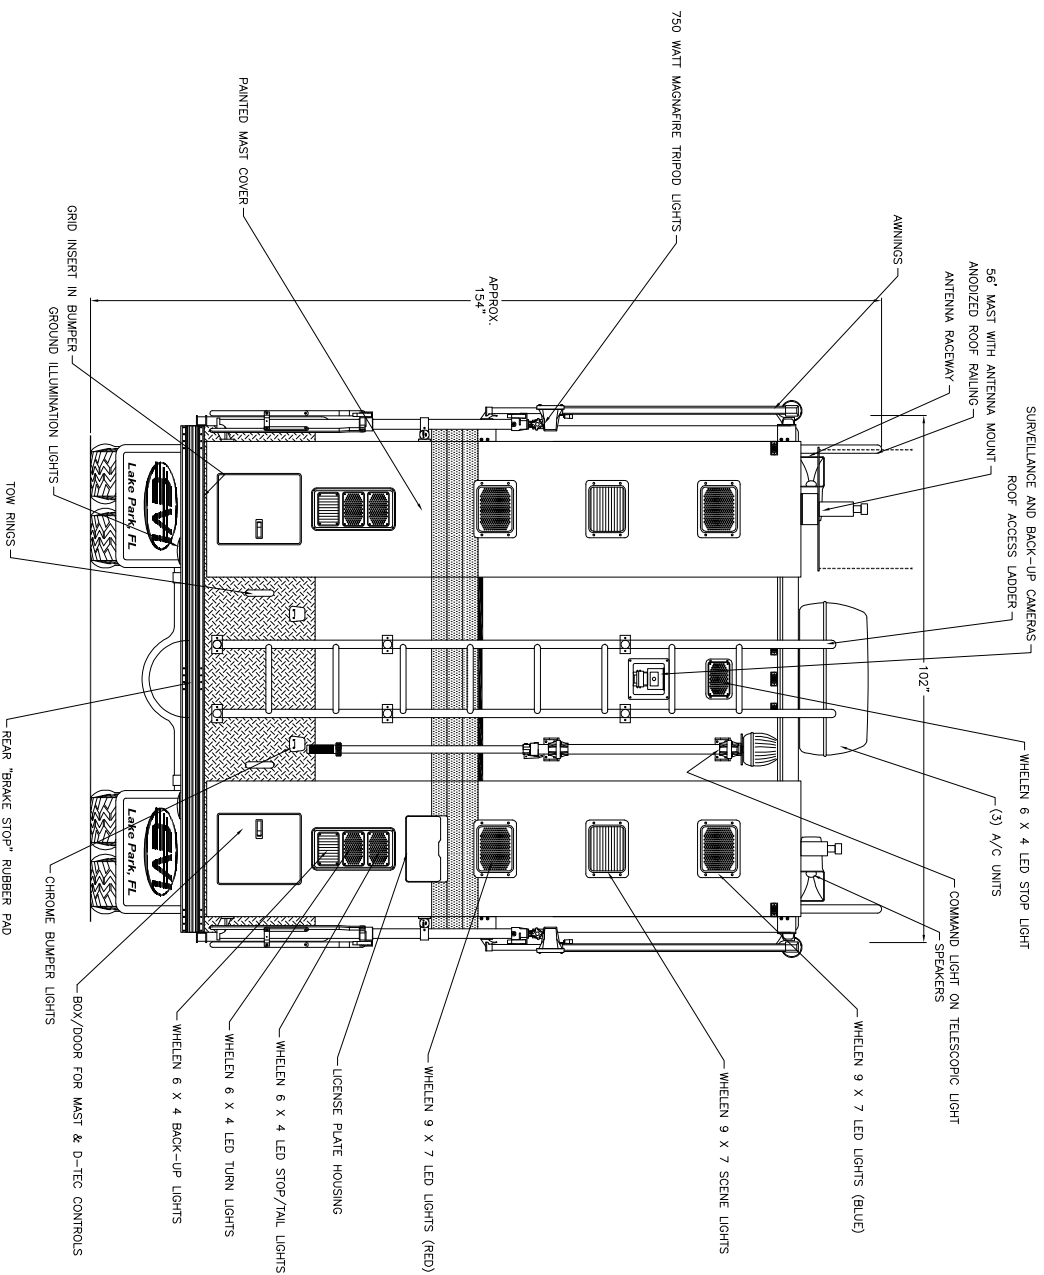

City of Columbus Mobile Command Center

Rear View

THESE DESIGN/ENGINEERING DRAWINGS ARE THE PROPERTY OF EMERGENCY VEHICLES, INC. THEY ARE PROPRIETARY AND ARE FOR THE EXCLUSIVE USE OF THE CITY OF COLUMBUS. ANY REUSE OR DISSEMINATION OF THIS INFORMATION TO A THIRD PARTY IS PROHIBITED.

REVISION 1	DATE: 08/17/05
REVISION 2	NS - 12/01/05
REVISION 3	NS - 01/23/07
REVISION 4	NS - 06/05/07
REVISION 5	NS - 06/28/07