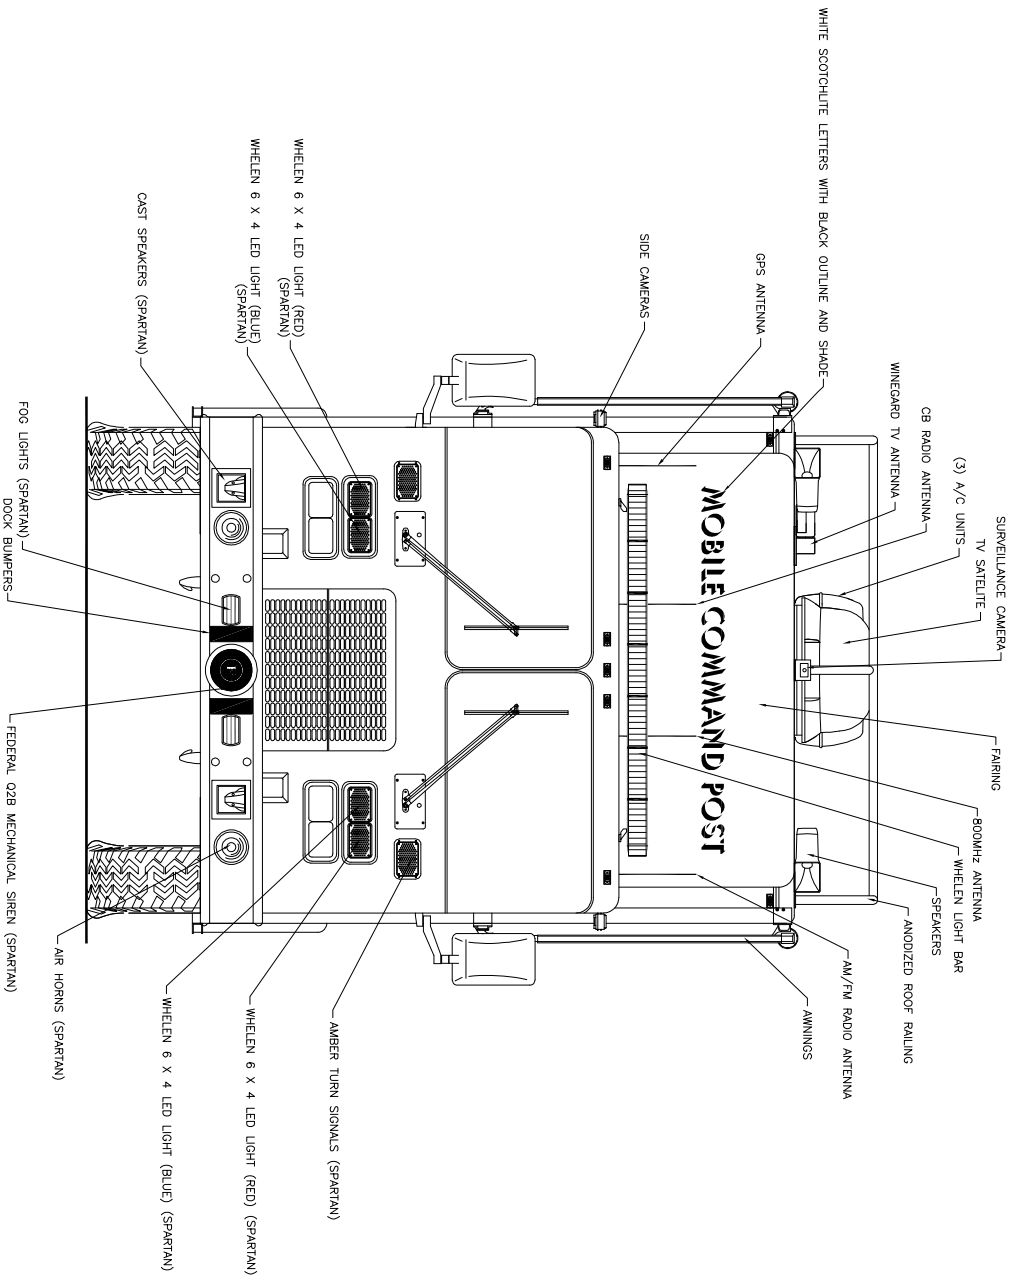

City of Columbus Mobile Command Center

Front View

THESE DESIGN/ENGINEERING DRAWINGS ARE THE PROPERTY OF EMERGENCY VEHICLES, INC. THEY ARE PROPRIETARY AND ARE FOR THE EXCLUSIVE USE OF THE CITY OF COLUMBUS. ANY REUSE OR DISSEMINATION OF THIS DATA TO A THIRD PARTY IS PROHIBITED.

REVISION 1	NS - 12/01/05	DATE: 08/17/05
REVISION 2	NS - 01/23/07	
REVISION 3	NS - 06/05/07	
REVISION 4	NS - 06/28/07	
REVISION 5