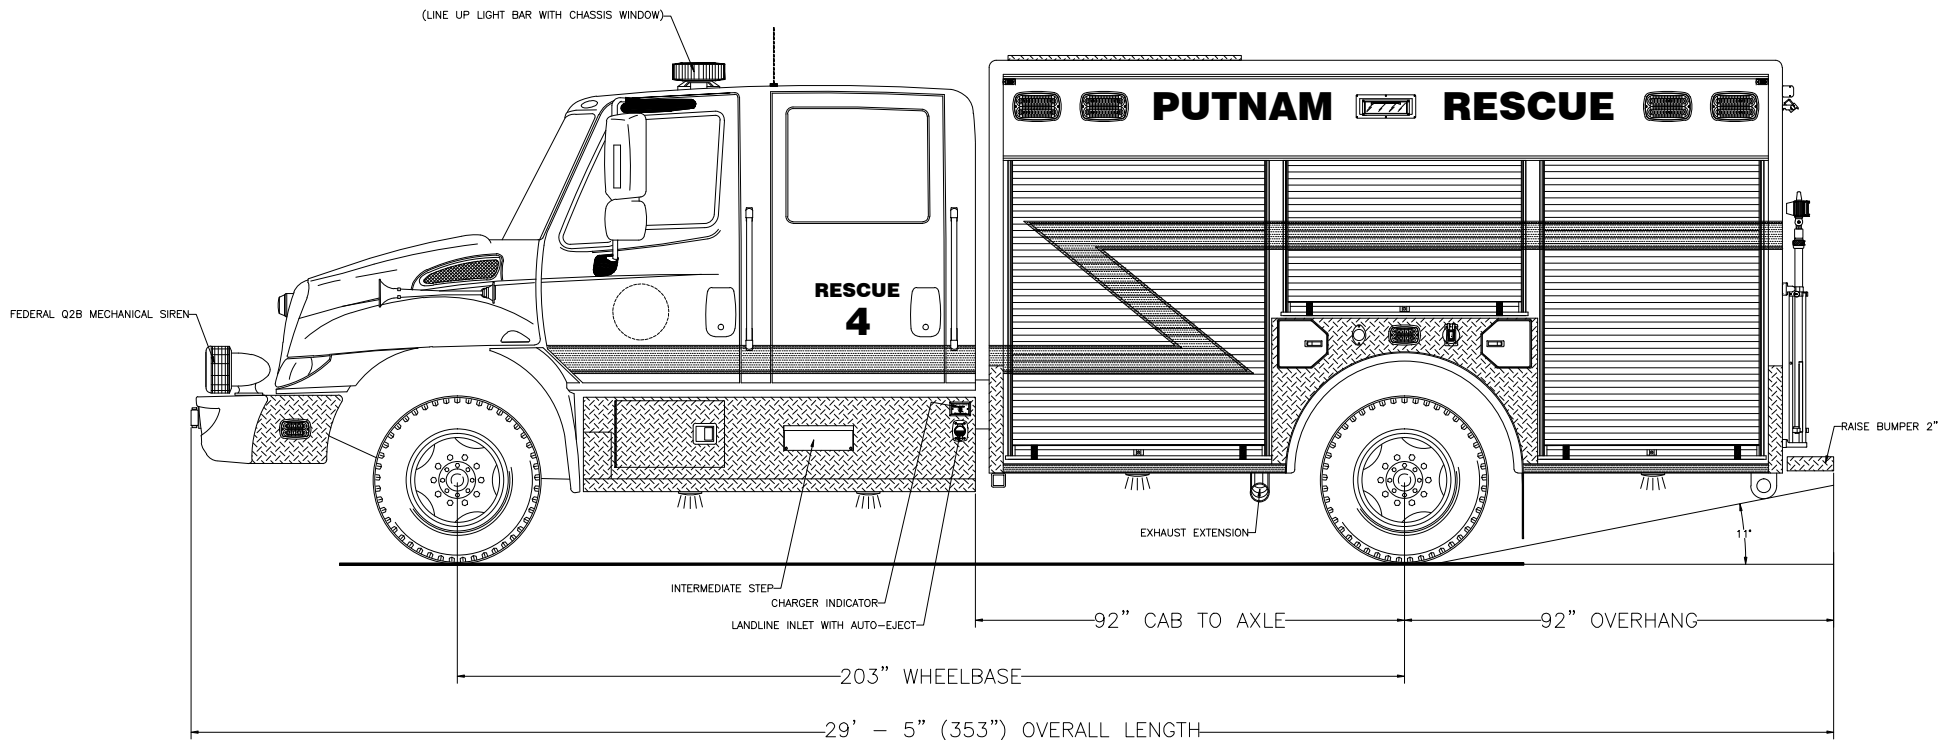

705 13TH STREET, LAKE PARK, FL
800-848-6652

Putnam County Rescue Squad
Cookeville, Tennessee

Streetside Overall

E. J. ... DATE: 09/15/11

REVISION 1	NS - 05/11/12
REVISION 2	-
REVISION 3	-
REVISION 4	-
REVISION 5	-