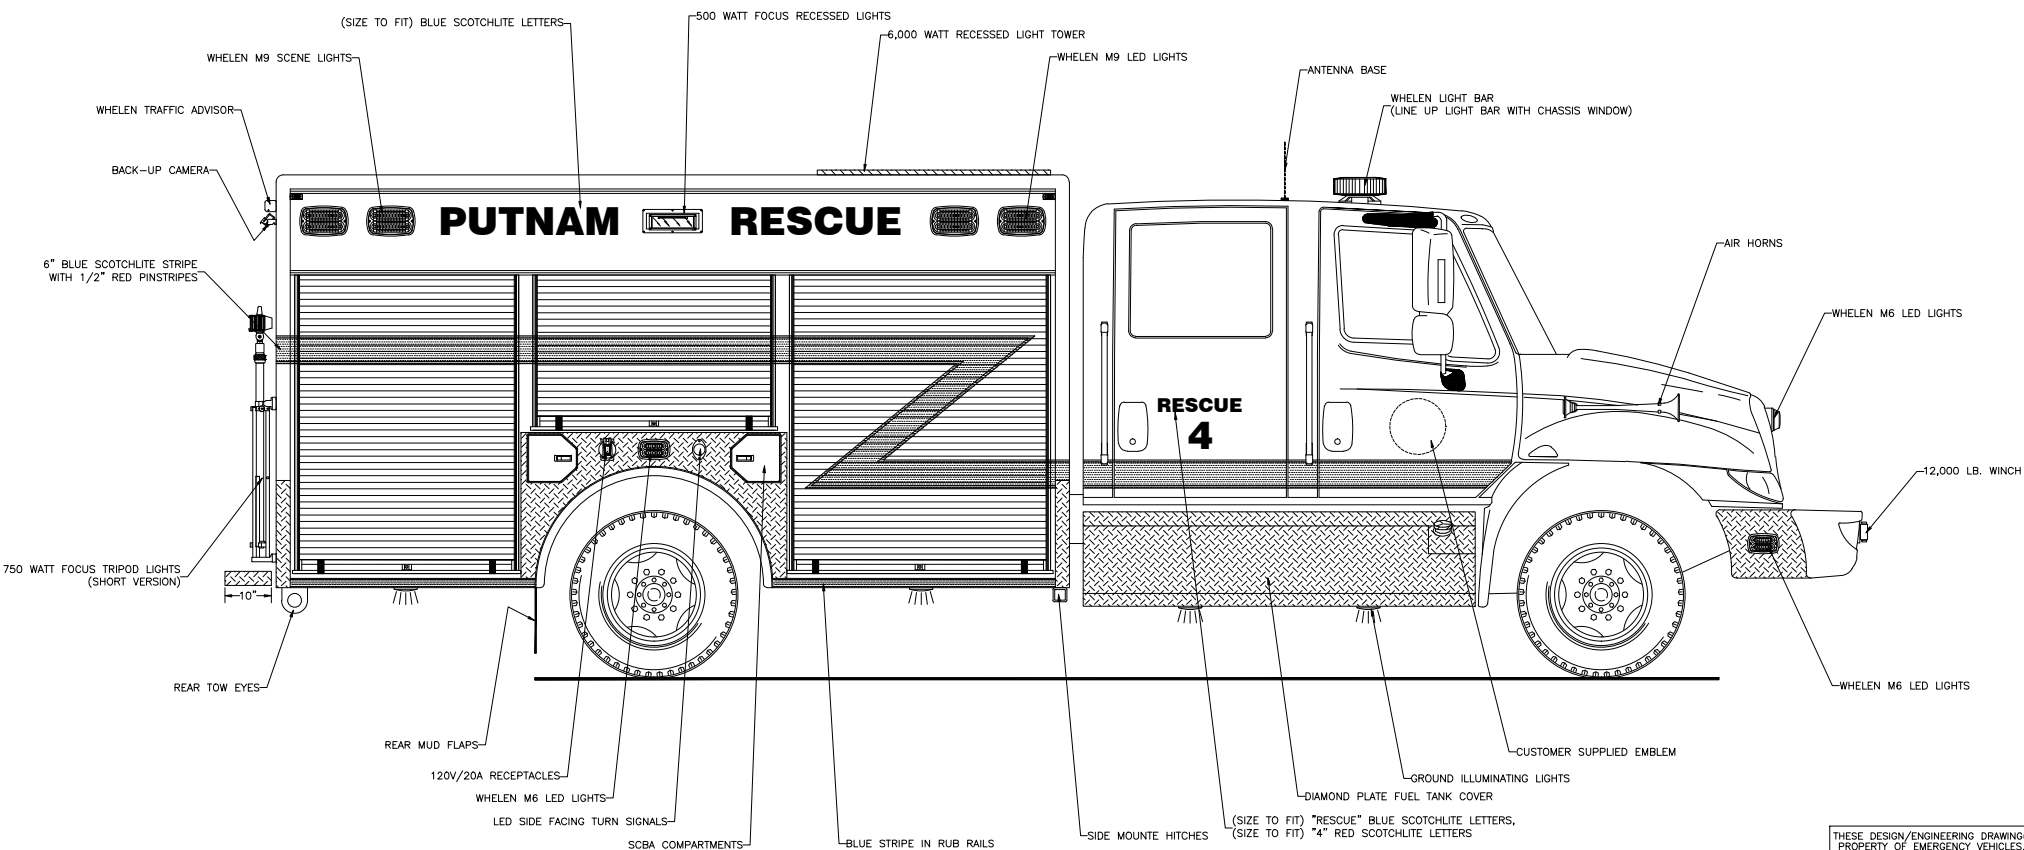

705 13TH STREET, LAKE PARK, FL
800-848-6652

Putnam County Rescue Squad Cookeville, Tennessee

Curbside Overall

		DATE: 09/15/11
REVISION 1	NS	05/11/12
REVISION 2	-	-
REVISION 3	-	-
REVISION 4	-	-
REVISION 5	-	-