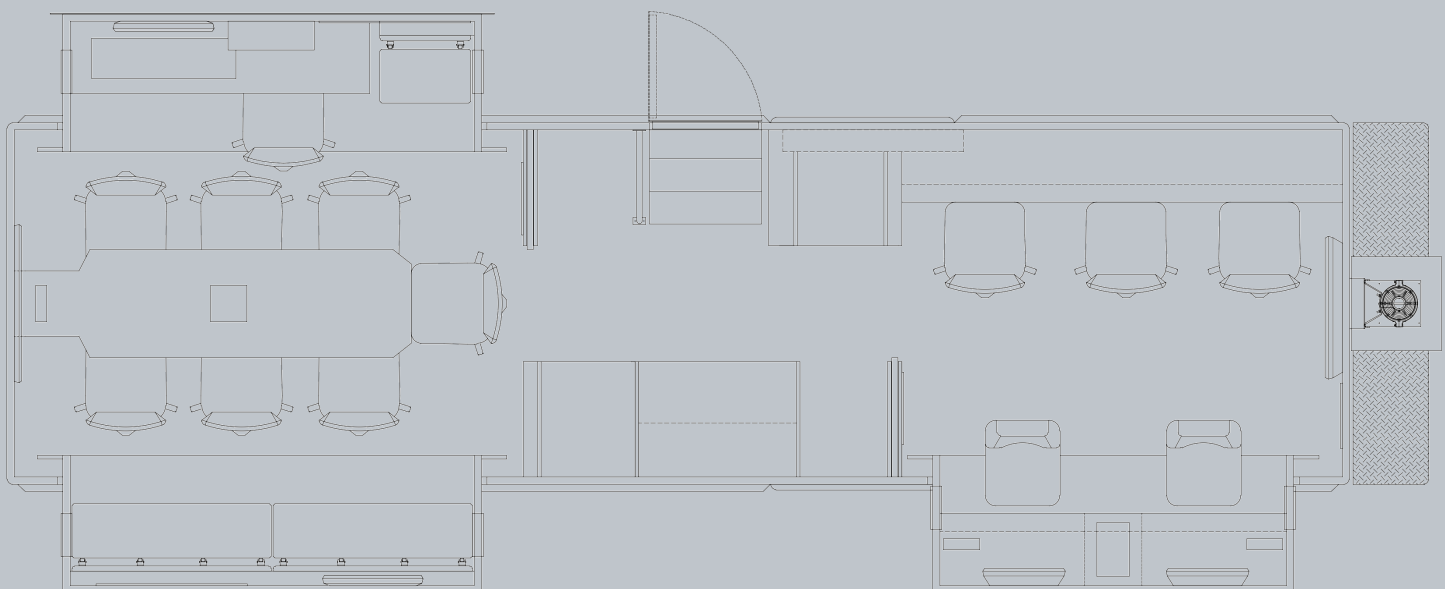

Emergency Vehicles, Inc.

800-848-6652

sales@evi-fl.com

31-Ft. Custom Mobile Command Vehicle

Custom designed and built for Monroe County Sheriff's Office
and mounted on a Freightliner M2 2-Door chassis.

For more information on this unit visit www.evi-fl.com/3155

- ◆ Exterior Workstation w. TV
- ◆ (6) Exterior Compartments
- ◆ (3) Slide-Out Rooms
- ◆ 20kW PowerTech Diesel Generator
- ◆ Girard Electric Awning w. LED Light
- ◆ PTZ Camera Mounted on a 42' Mast
- ◆ Custom Alum. Roof Access Ladder
- ◆ Quadra Leveling System
- ◆ Proximity Keypad Entry Door
- ◆ (6) Fully Integrated Workstations
- ◆ (1) Private Conference Room
- ◆ (3) Ducted Roof A/C Units
- ◆ Multiple Storage Cabinets & Closets
- ◆ Galley Area w. Microwave & Fridge