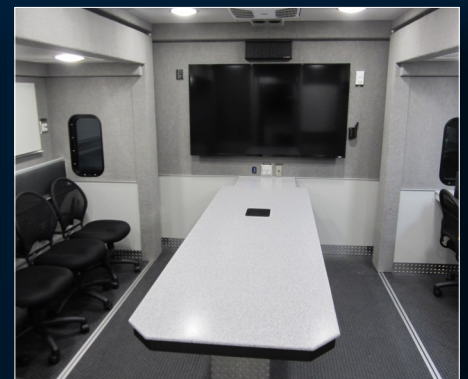

Emergency Vehicles, Inc.

800-848-6652

sales@evi-fl.com

31-Ft. Custom Mobile Command Vehicle

Custom designed and built for Monroe County Sheriff's Office
and mounted on a Freightliner M2 2-Door chassis.

For more information on this unit visit www.evi-fl.com/3155

- ◆ Exterior Workstation w. TV
- ◆ (6) Exterior Compartments
- ◆ (3) Slide-Out Rooms
- ◆ 20kW PowerTech Diesel Generator
- ◆ Girard Electric Awning w. LED Light
- ◆ PTZ Camera Mounted on a 42' Mast
- ◆ Custom Alum. Roof Access Ladder
- ◆ Quadra Leveling System
- ◆ Proximity Keypad Entry Door
- ◆ (6) Fully Integrated Workstations
- ◆ (1) Private Conference Room
- ◆ (3) Ducted Roof A/C Units
- ◆ Multiple Storage Cabinets & Closets
- ◆ Galley Area w. Microwave & Fridge

For more information and pictures on this unit visit: www.evi-fl.com/3155