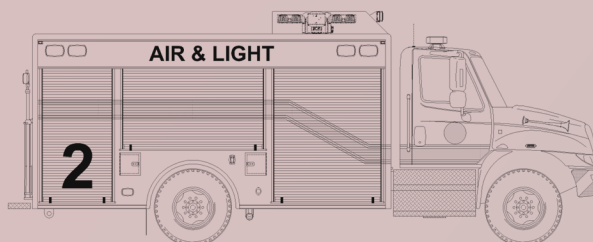

Emergency Vehicles, Inc.

800-848-6652

sales@evi-fl.com

15-Ft. Custom Air / Light Non-Walk-In Rescue

Custom designed for Central Florida Tourism Oversight District mounted on a 2024 International MV 607 2-Door chassis.

For more information on this unit visit www.evi-fl.com/3121

- ◆ (25) Air Cylinder Cradles
- ◆ (6) 6000 PSI DOT Storage Receivers
- ◆ 4-Bank Fill Panel
- ◆ SpaceSaver Dual Fill Station
- ◆ (1) Will-Burt NS4.5 Light Tower
- ◆ 40kW Onan PTO Generator
- ◆ Mako Breathing Air Compressor
- ◆ (1) Electric Cord Hannay Reel
- ◆ (1) High Pres. Breathing Air Reel
- ◆ (7) Exterior Compartments
- ◆ ROM Roll-Up Doors
- ◆ (4) Fire Extinguisher Storage
- ◆ Slide-Out Trays & Adj. Shelves
- ◆ (2) Rear FRC Tripod Scene Lights
- ◆ FRC LED Brow Scene Light
- ◆ LED Emergency & Compt. Lights