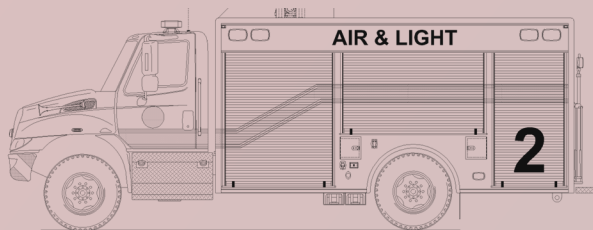

Emergency Vehicles, Inc.

800-848-6652

sales@evi-fl.com

15-Ft. Custom Air / Light Non-Walk-In Rescue

Custom designed for Central Florida Tourism Oversight District mounted on a 2024 International MV 607 2-Door chassis.

For more information on this unit visit www.evi-fl.com/3121

- ◆ (25) Air Cylinder Cradles
- ◆ (6) 6000 PSI DOT Storage Receivers
- ◆ 4-Bank Fill Panel
- ◆ SpaceSaver Dual Fill Station
- ◆ (1) Will-Burt NS4.5 Light Tower
- ◆ 40kW Onan PTO Generator
- ◆ Mako Breathing Air Compressor
- ◆ (1) Electric Cord Hannay Reel
- ◆ (1) High Pres. Breathing Air Reel
- ◆ (7) Exterior Compartments
- ◆ ROM Roll-Up Doors
- ◆ (4) Fire Extinguisher Storage
- ◆ Slide-Out Trays & Adj. Shelves
- ◆ (2) Rear FRC Tripod Scene Lights
- ◆ FRC LED Brow Scene Light
- ◆ LED Emergency & Compt. Lights