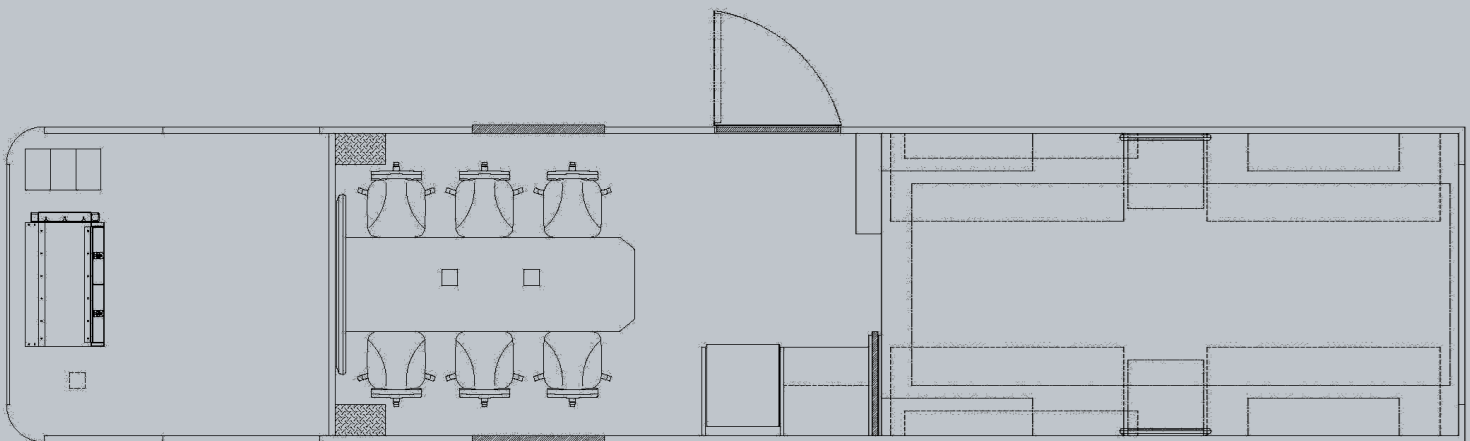

For more information and pictures on this unit visit: www.evi-fl.com/3157