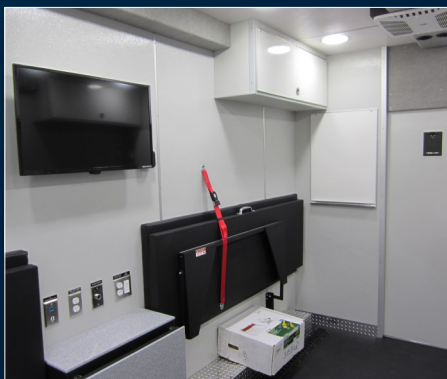

Emergency Vehicles, Inc.

800-848-6652

sales@evi-fl.com

29-Ft. Custom EMS Support Trailer

Custom designed and built for City of Austin—Travis County EMS.

For more information on this unit visit www.evi-fl.com/3157

- ◆ Carefree Electric Awning w. Light
- ◆ (2) MaxxAir Roof Vents
- ◆ ROM Roll-Up Doors
- ◆ (4) Camera Surveillance System
- ◆ 13.5kW Durawatt Diesel Generator
- ◆ LED Emergency Lights
- ◆ (3) Ducted Roof A/C Units
- ◆ Fully Integrated w. Electronics Rack
- ◆ Multiple Storage Cabinets & Closets
- ◆ Galley Area w. Microwave & Fridge
- ◆ (4) Custom Fold-Up Patient Beds
- ◆ Air TV & Wi-Fi Capabilities
- ◆ Multiple Dry/Erase Surfaces
- ◆ Private Conference Room w. Table
- ◆ (2) Floor Heaters
- ◆ LED Interior Lights

For more information and pictures on this unit visit: www.evi-fl.com/3157