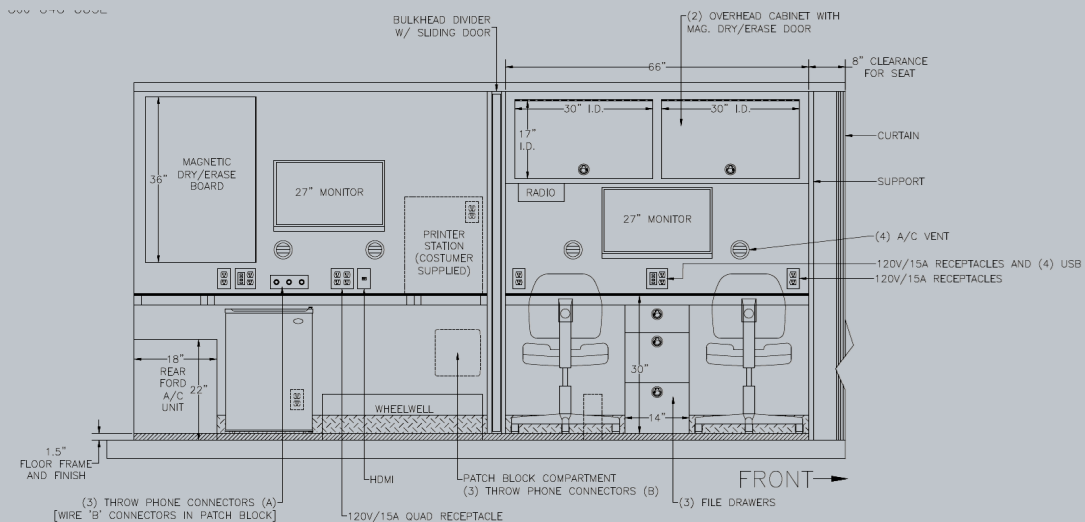

- ◆ (2) Front Workstation
- ◆ (1) Rear Negotiations Area
- ◆ Passenger Swivel Seat
- ◆ Electric Awning
- ◆ Ext. Patch Block Compartment
- ◆ (2) Overhead Storage Cabinets
- ◆ (3) File Drawers
- ◆ Multiple Dry/Erase Surfaces
- ◆ 3 Person Squad Bench w/ Storage
- ◆ (2) Office Task Chairs
- ◆ Sliding Front Dividing Curtain
- ◆ Mid Sliding Pocket Door
- ◆ (2) 27" HD Monitors
- ◆ Magnum 3000WATTS Inverter
- ◆ Multiple 15AMP Receptacles
- ◆ LED Emergency & Interior Lighting